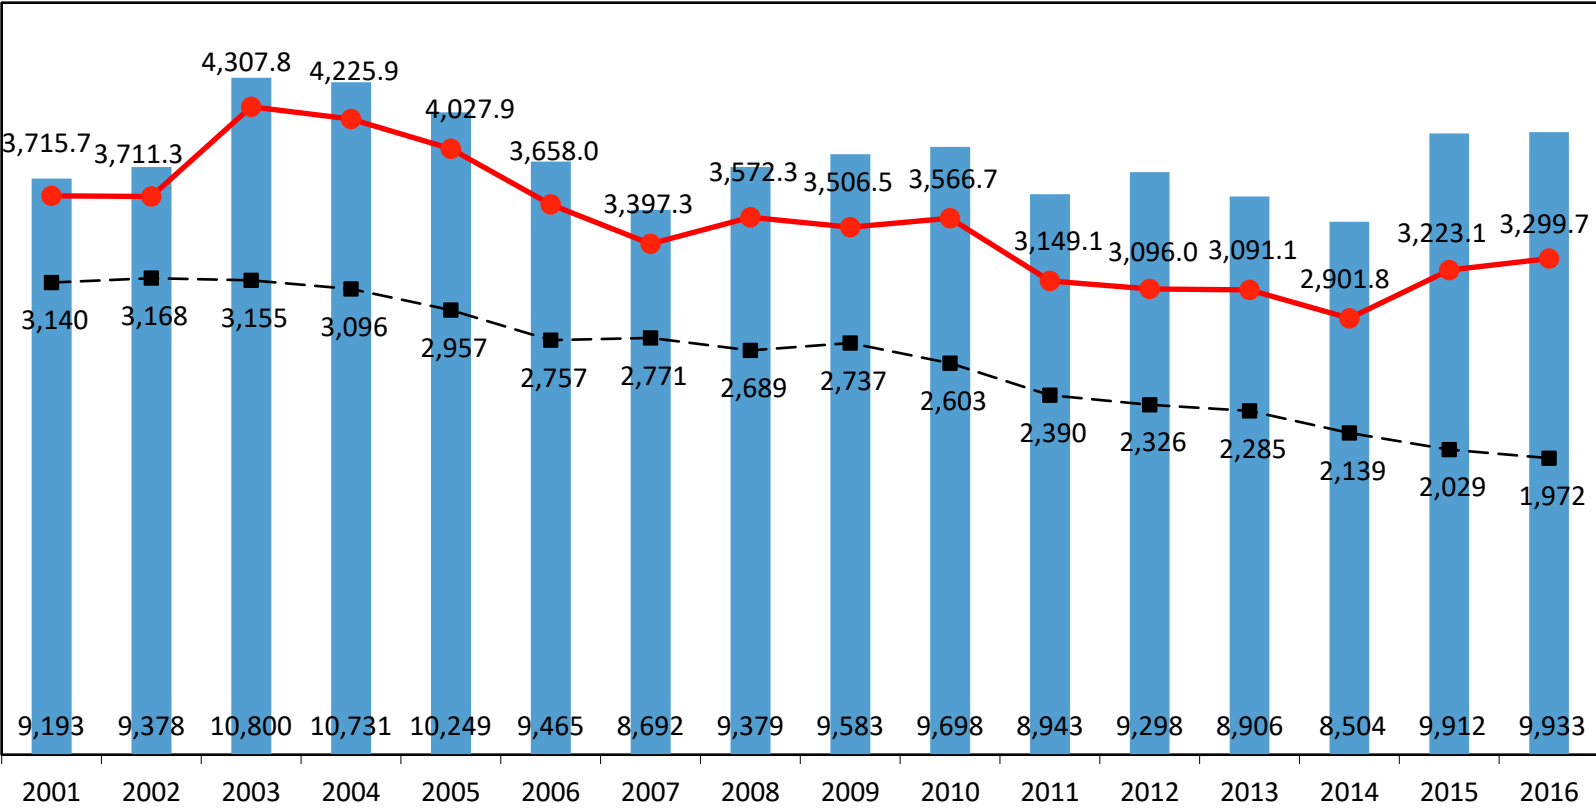

Larceny - Theft
 Lubbock County & Texas
 Uniform Crime Reporting System

Rate is Per 100,000 People

■ Lubbock County Incidents
 -■- Texas Rate
 -●- Lubbock County Rate