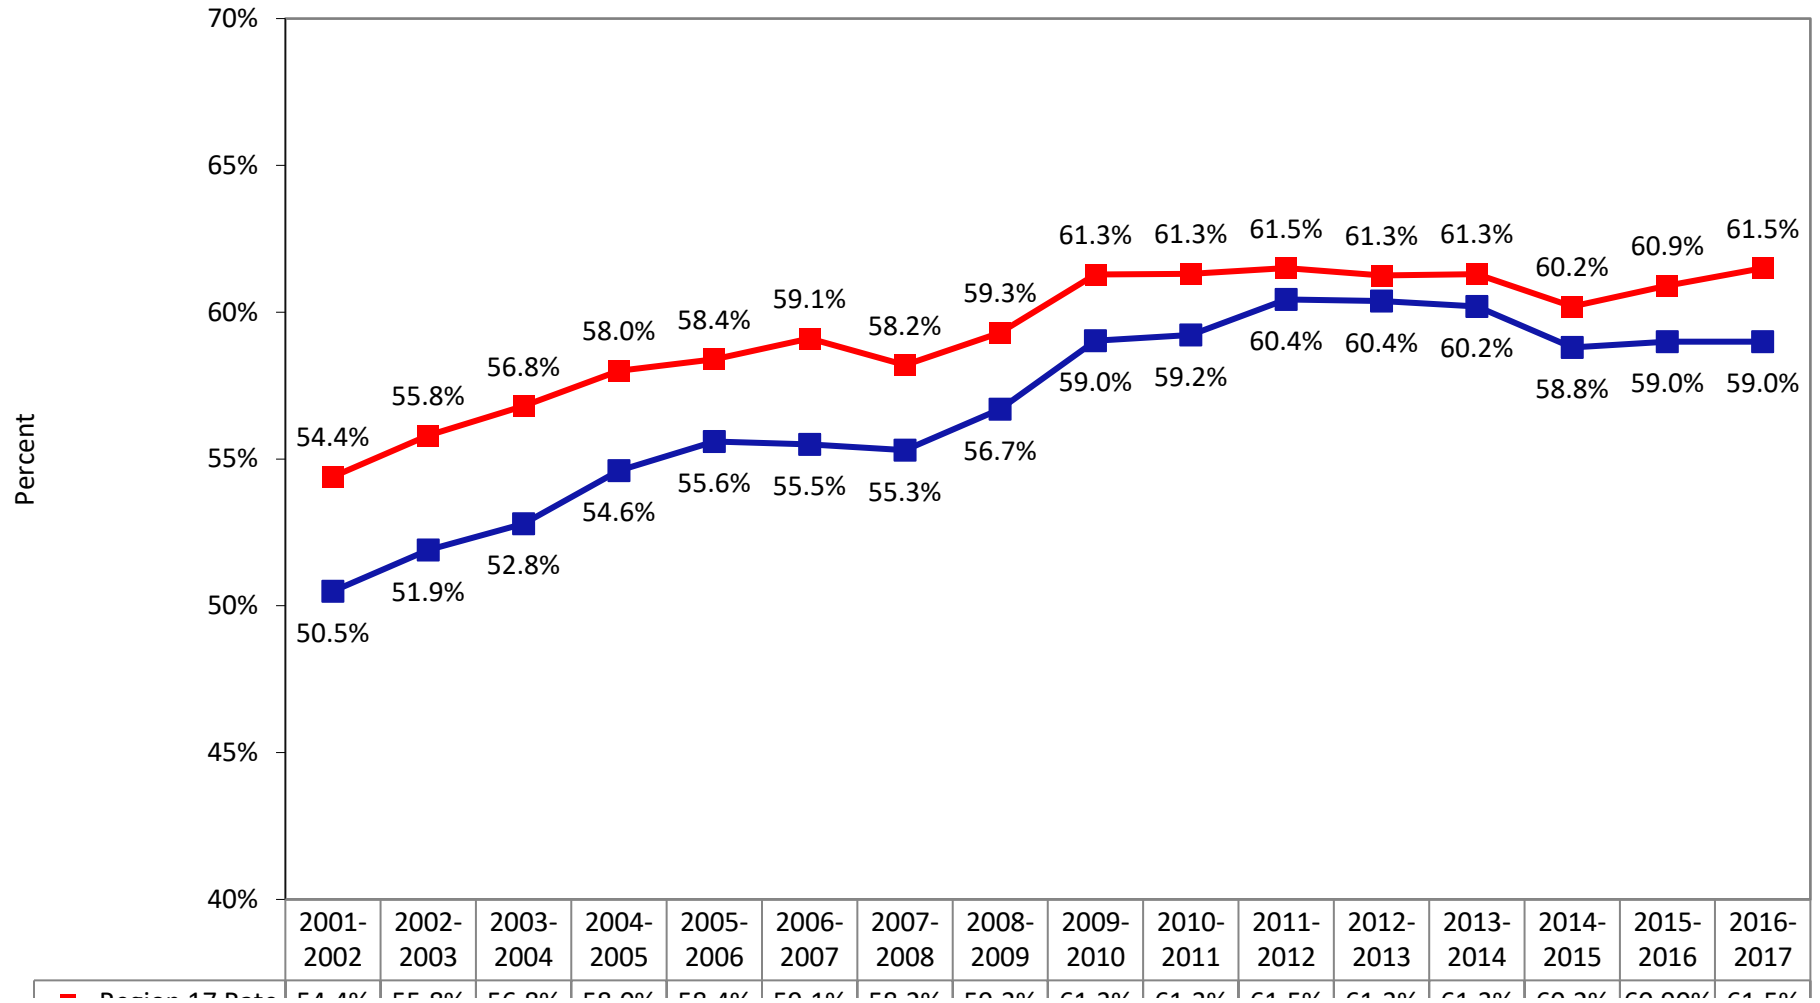

Region 17 and Texas
Economically Disadvantaged
Texas Education Agency
(<http://www.tea.state.tx.us/perfreport/aeis/>)

Region 17 Data	54.4%	55.8%	56.8%	58.0%	58.4%	59.1%	58.2%	59.3%	61.3%	61.3%	61.5%	61.3%	61.3%	60.2%	60.9%	61.5%
----------------	-------	-------	-------	-------	-------	-------	-------	-------	-------	-------	-------	-------	-------	-------	-------	-------